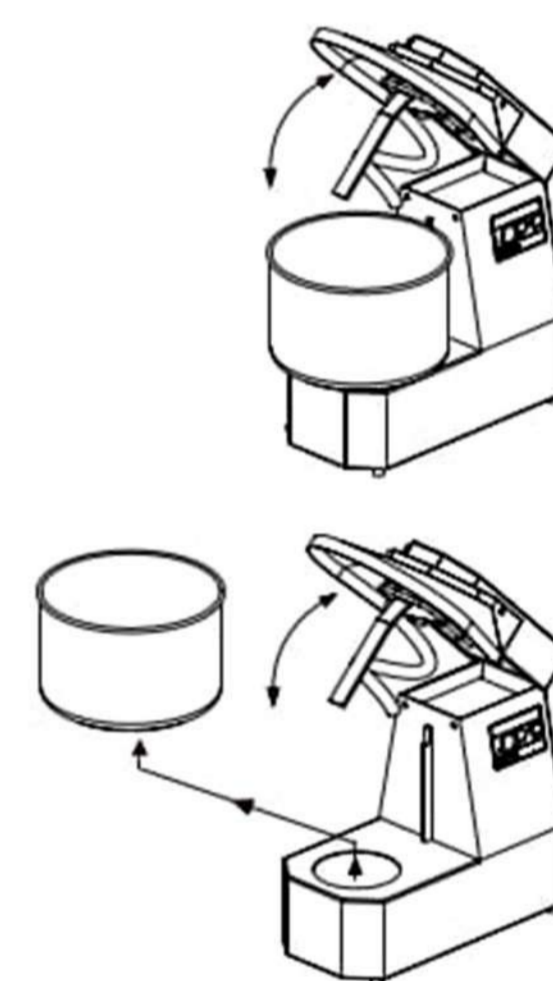

ACCESSORI
ACCESSORIES

- Kit ruote Galassia
- Kit of wheels Galassia

VOLTAGGIO STANDARD:
STANDARD VOLTAGE:
400Vac 3 50Hz

VOLTAGGIO STANDARD VAR:
STANDARD VOLTAGE VAR:
230Vac 1N 50Hz