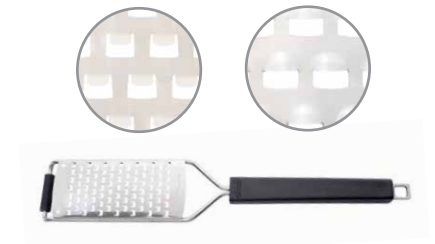

Bamboo spoon

art. box
BU-93 120 pcs

Bamboo Tools

#217-00 ESSENTIALS Gadgets

Etched grater

art.	box
217-41	72 pcs
217-42	72 pcs

Fine mesh strainer (8, 14, 18cm)

art.	box
217-10	72 pcs
217-11	48 pcs
217-12	48 pcs