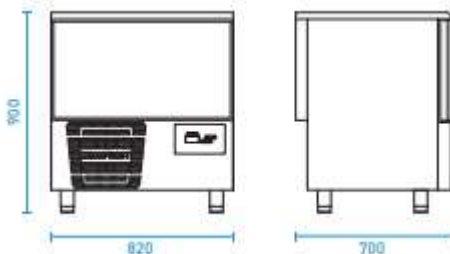

TECHFROST

Item No	:	Qty	:
Electrical	:	Volt	:
Options	:		
Price	:		

Blast Chillers / Blast Freezers

Features:

► The MASTER line of blast chillers / blast freezers are Techfrost's top of the range, multifunctional machines that satisfy every client need; with up to 100mm insulation, ergonomic handle, high power & outstanding performance.

► Made In Italy

Model: E5

Specifications :

PACKAGING DIMENSIONS	:	840 x 740 x 1070 mm (WxDxH)
EXTERNAL DIMENSIONS	:	L:820 P/d:700 H:900 mm
INTERNAL DIMENSIONS	:	L:700 P/d:450 H:375 mm
V/Ph/Hz	:	230V / 1PH / 50HZ
Electric Power	:	1,0 Kw / 7 A
REFRIGERANT	:	R452A (GWP 2141)
NET/GROSS WEIGHT	:	90 Kg/ 100 Kg
Tray Capacity	:	5 TRAYS GN 1/1 - EN600X400
BLAST CHILLING	:	90°C +3°C in 90' = 18,0 Kg
BLAST FREEZING	:	90°C -18°C in 240' = 9,0 Kg