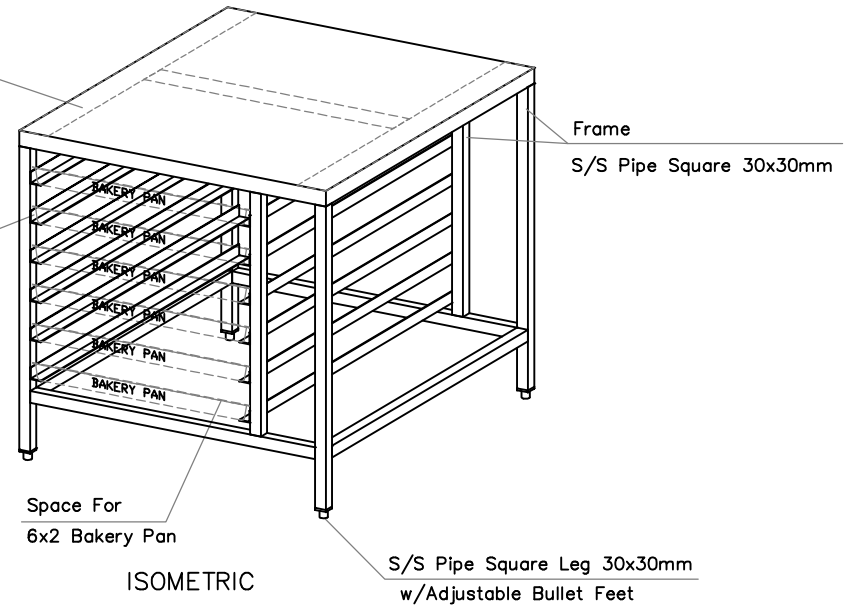

TOP

FRONT

SIDE

Top w/Frame
S/S Plate t=1.2mm

S/S L-Shape
30x30x820mm
w/Stopper

ISOMETRIC

TITLE : S/S STAND TABLE W/ANGLE BAKERY PAN FOR TECNOEKA MKF 664TS
KITCHEN EQUIPMENT
CUSTOM FABRICATED SHOP DRAWING

DATE	05-08-20	DRAWN BY	EFF	ITEM NO.	-
SCALE	NTS	CHECKED BY		QTY.	1 UNIT
REV. NO.	01	APPROVED BY			
REF. DWG	-				