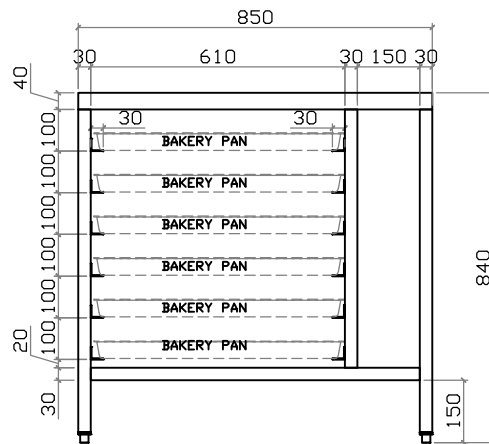

TOP

FRONT

SIDE

Top w/Frame
S/S Plate t=1.2mm

S/S L-Shape
30x30x820mm
w/Stopper

ISOMETRIC

TITLE : S/S STAND TABLE W/ANGLE BAKERY PAN FOR TECNOEKA MKF 664TS
KITCHEN EQUIPMENT
CUSTOM FABRICATED SHOP DRAWING

DATE	05-08-20	DRAWN BY	EFF	ITEM NO.	-
SCALE	NTS	CHECKED BY		QTY.	1 UNIT
REV. NO.	01	APPROVED BY			
REF. DWG	-				