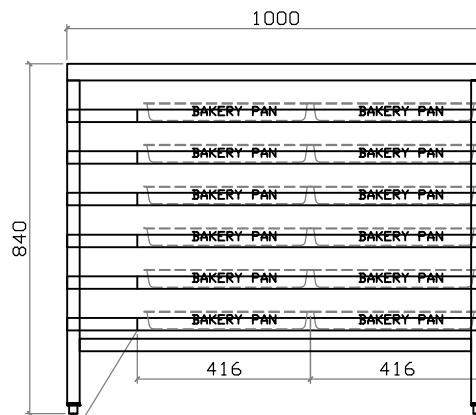

TOP

FRONT

SIDE

Top w/Frame
S/S Plate t=1.2mm

S/S L-Shape
30x30x820mm
w/Stopper

ISOMETRIC

TITLE : S/S STAND TABLE W/ANGLE BAKERY PAN FOR TECNOEKA MKF 664TS
KITCHEN EQUIPMENT
CUSTOM FABRICATED SHOP DRAWING

DATE	05-08-20	DRAWN BY	EFF	ITEM NO.	-
SCALE	NTS	CHECKED BY		QTY.	1 UNIT
REV. NO.	01	APPROVED BY			
REF. DWG	-				