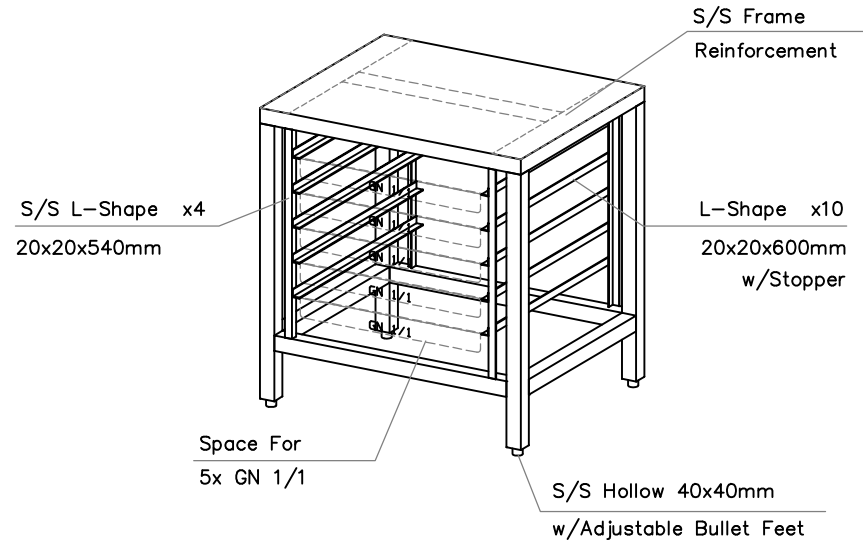

TOP VIEW

ISOMETRIC VIEW

FRONT VIEW

SIDE VIEW

TITLE : S/S STAND TABLE W/ANGLE GASTRONORM PAN FOR COMBI OVEN CAP. 5X GN PAN 1/1

KITCHEN EQUIPMENT
CUSTOM FABRICATED SHOP DRAWING

DATE	06-08-19	DRAWN BY	EFF	ITEM NO.	MKTS-11
SCALE	NTS	CHECKED BY		QTY.	-
REV. NO.	02	APPROVED BY			
REF. DWG	-				