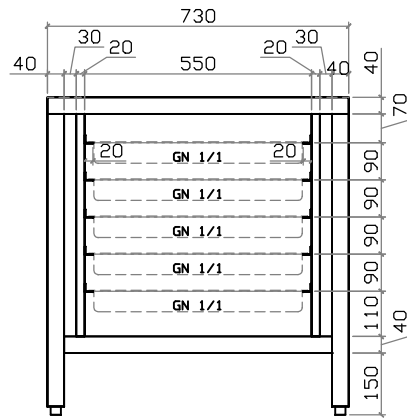

TOP VIEW

ISOMETRIC VIEW

FRONT VIEW

SIDE VIEW

TITLE : S/S STAND TABLE W/ANGLE GASTRONORM PAN FOR COMBI OVEN CAP. 5X GN PAN 1/1

KITCHEN EQUIPMENT
CUSTOM FABRICATED SHOP DRAWING

DATE	06-08-19	DRAWN BY	EFF	ITEM NO.	MKTS-11
SCALE	NTS	CHECKED BY		QTY.	-
REV. NO.	02	APPROVED BY			
REF. DWG	-				