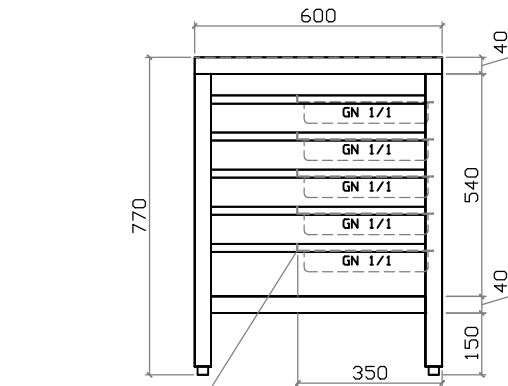

TOP VIEW

ISOMETRIC VIEW

FRONT VIEW

SIDE VIEW

TITLE : S/S STAND TABLE W/ANGLE GASTRONORM PAN FOR COMBI OVEN CAP. 5X GN PAN 1/1

KITCHEN EQUIPMENT
CUSTOM FABRICATED SHOP DRAWING

DATE	06-08-19	DRAWN BY	EFF	ITEM NO.	MKTS-11
SCALE	NTS	CHECKED BY		QTY.	-
REV. NO.	02	APPROVED BY			
REF. DWG	-				