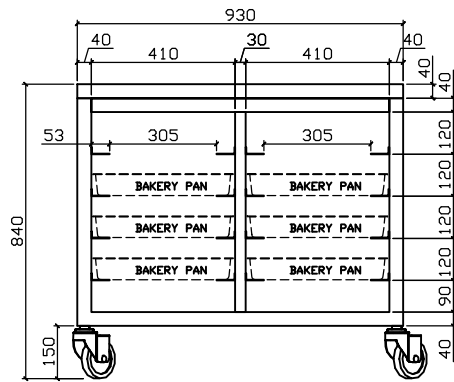

DETAIL POSISI FRAME TOP

ISOMETRIC

FRONT

SIDE

REVISI

TITLE : S/S STAND TABLE W/ANGLE BAKERY PAN FOR GAS OVEN EKF 464GEUD  
 KITCHEN EQUIPMENT  
 CUSTOM FABRICATED SHOP DRAWING

DATE	18-04-16	DRAWN BY	EFF	ITEM NO.	03
SCALE	NTS	CHECKED BY		QTY.	1 UNIT
REV. NO.	01	APPROVED BY			
REF. DWG	-				