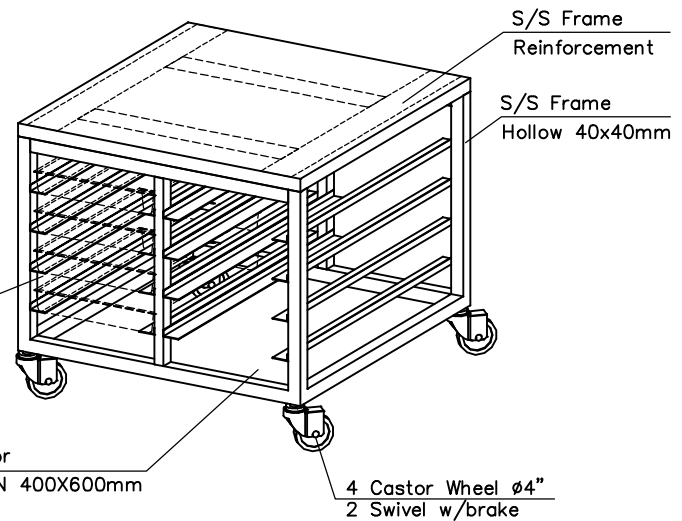

DETAIL POSISI FRAME TOP

ISOMETRIC

FRONT

SIDE

REVISI

TITLE : S/S STAND TABLE W/ANGLE BAKERY PAN FOR GAS OVEN EKF 464GEUD  
 KITCHEN EQUIPMENT  
 CUSTOM FABRICATED SHOP DRAWING

DATE	18-04-16	DRAWN BY	EFF	ITEM NO.	03
SCALE	NTS	CHECKED BY		QTY.	1 UNIT
REV. NO.	01	APPROVED BY			
REF. DWG	-				