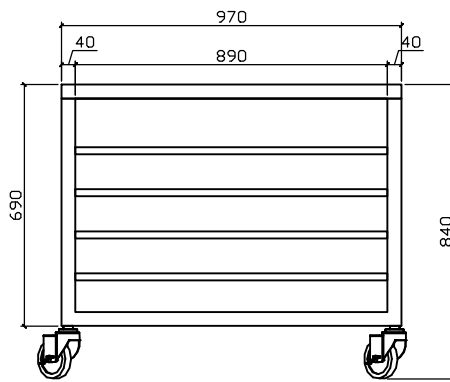

DETAIL POSISI FRAME TOP

ISOMETRIC

FRONT

SIDE

REVISI

TITLE : S/S STAND TABLE W/ANGLE BAKERY PAN FOR GAS OVEN EKF 464GEUD  
 KITCHEN EQUIPMENT  
 CUSTOM FABRICATED SHOP DRAWING

DATE	18-04-16	DRAWN BY	EFF	ITEM NO.	03
SCALE	NTS	CHECKED BY		QTY.	1 UNIT
REV. NO.	01	APPROVED BY			
REF. DWG	-				