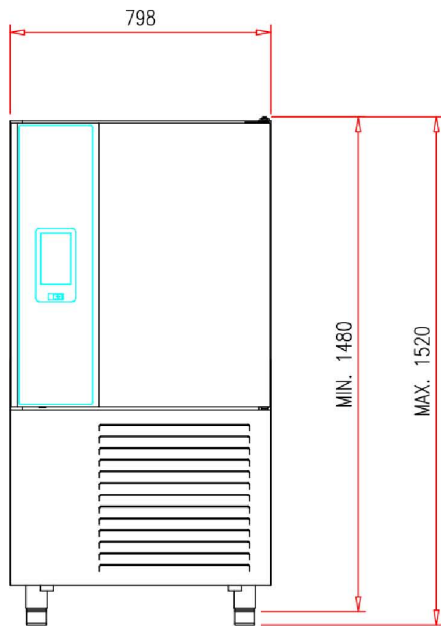

Included Accessories

SPESIFIKASI :

Model	Capacity Trays	Cap. Blast Chilling	Cap. Blast Freezer	Power 400V/3Ph	Refrigeration power	Refrigeration power	Net Weight	Dimension Unit (L x W x H) mm
FT10.40 (R)	10 GN 1/1 (10 EN60x40)	40 KG 90°C ~ 3°C 90 minutes	25 KG 90°C ~ -18°C 240 minutes	2.0 kW 6,5 A	3.900 W (*Te= -10°C) <70 DB	1.400 W (*Te= -30°C) <70 DB	170 Kg	790 x 808 x 1520

LAYOUT DIMENSION

Front View

Side View

Top View

CONNECTIONS

- A = Electrical connection
- B = Water connection (if required)
- C = Evaporator water drain pipe
- D = Refrigeration Connection (if required)

□ JAKARTA