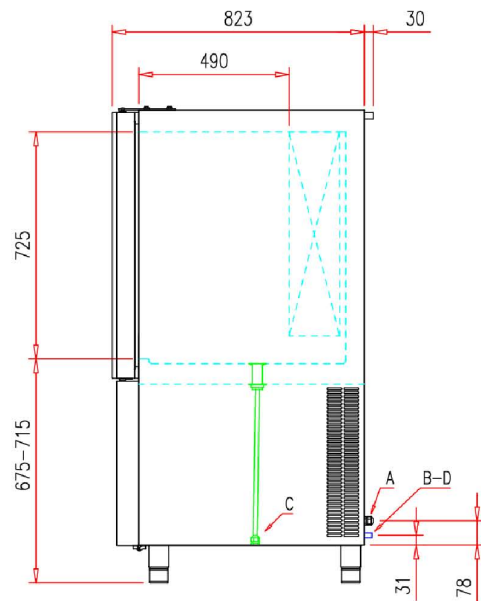

Included Accessories

SPESIFIKASI :

Model	Capacity Trays	Cap. Blast Chilling	Cap. Blast Freezer	Power 400V/3Ph	Refrigeration power	Refrigeration power	Net Weight	Dimension Unit (L x W x H) mm
FT10.40 (R)	10 GN 1/1 (10 EN60x40)	40 KG 90°C ~ 3°C 90 minutes	25 KG 90°C ~ -18°C 240 minutes	2.0 kW 6,5 A	3.900 W (*Te= -10°C) <70 DB	1.400 W (*Te= -30°C) <70 DB	170 Kg	790 x 808 x 1520

LAYOUT DIMENSION

Front View

Side View

Top View

CONNECTIONS

- A = Electrical connection
- B = Water connection (if required)
- C = Evaporator water drain pipe
- D = Refrigeration Connection (if required)

□ JAKARTA