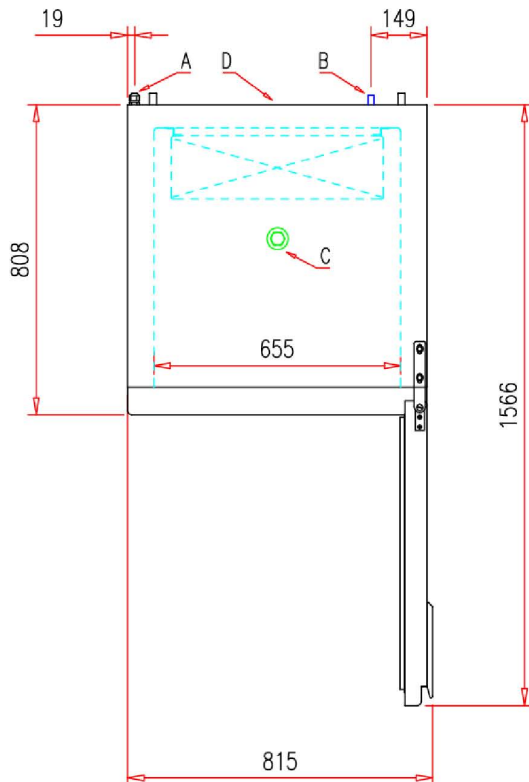

Included Accessories

SPESIFIKASI :

Model	Capacity Trays	Cap. Blast Chilling	Cap. Blast Freezer	Power 400V/3Ph	Refrigeration power	Refrigeration power	Net Weight	Dimension Unit (L x W x H) mm
FT10.40 (R)	10 GN 1/1 (10 EN60x40)	40 KG 90°C ~ 3°C 90 minutes	25 KG 90°C ~ -18°C 240 minutes	2.0 kW 6,5 A	3.900 W (*Te= -10°C) <70 DB	1.400 W (*Te= -30°C) <70 DB	170 Kg	790 x 808 x 1520

LAYOUT DIMENSION

Front View

Side View

Top View

CONNECTIONS

- A = Electrical connection
- B = Water connection (if required)
- C = Evaporator water drain pipe
- D = Refrigeration Connection (if required)

□ JAKARTA