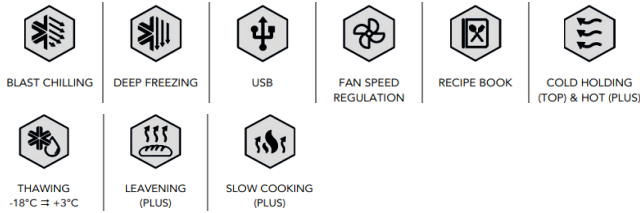

EVOX FT

FT10.40

Special functions:

- Automatic cycles and RECIPE BOOK
- Blast Chilling + 3°C HARD/SOFT
- Deep Freezing -18°C HARD/SOFT
- Automatic control on core probe insertion
- Raw fish sanitation
- Thawing -20°C to +3°C
- Manual defrost
- Special cycle for ice cream
- Drying
- Evaporator fan speed regulation
- Chamber drying to remove humidity
- USB