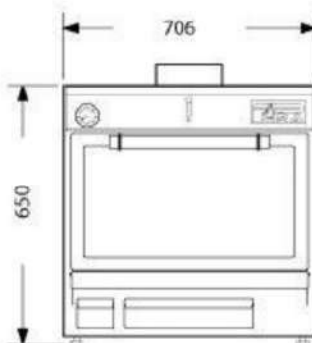

PIRA 70 LUX

90

700x613x690

122 KG

- Output of meat per hour = 60kg
- Cast iron steel interior – retains heat within the oven
- Piracold refrigeration system
- Fitted with hinged glass door – glass door will withstand temperatures up to 750°C
- Glass door allows you to view products being cooked – this means you don't have to keep opening the door so maintaining the oven temperature and helping to reduce charcoal consumption.
- Fully insulated oven chamber
- Fitted with thermometer
- Fitted as standard with internal Air flow control and Firebreak – prevents fire exiting the oven and going into the extract canopy. These devices can be supplied as well in external version.
- Can be used with all types of charcoal; Coconut charcoal, mineral charcoal...
- Air flow entrance control and smokes exit control, included
- Ash collection tray
- Grease collection tray
- Supplied with 4 adjustable legs.
- Supplied with 1 stainless steel grid 585 x 465, 1 x meat tongs + 1 x poker.
- Can be supplied in Black version, or can be finished with stainless steel version.
- Possibility to cook with grooved grill 515 x 470 that allows you to cook without fear of flames and fires in delicate foods (fishes, some vegetables) or greasy foods (chicken, duck ...).