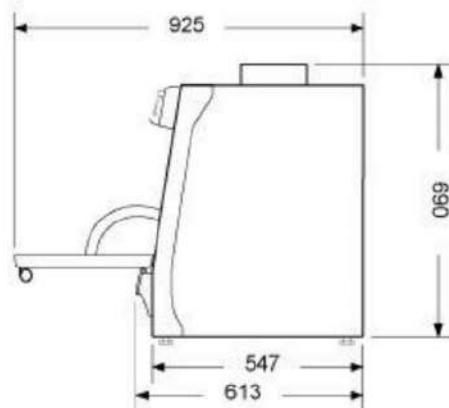

PIRA 70 LUX

90

700x613x690

122 KG

- Output of meat per hour = 60kg
- Cast iron steel interior – retains heat within the oven
- Piracold refrigeration system
- Fitted with hinged glass door – glass door will withstand temperatures up to 750°C
- Glass door allows you to view products being cooked – this means you don't have to keep opening the door so maintaining the oven temperature and helping to reduce charcoal consumption.
- Fully insulated oven chamber
- Fitted with thermometer
- Fitted as standard with internal Air flow control and Firebreak – prevents fire exiting the oven and going into the extract canopy. These devices can be supplied as well in external version.
- Can be used with all types of charcoal; Coconut charcoal, mineral charcoal...
- Air flow entrance control and smokes exit control, included
- Ash collection tray
- Grease collection tray
- Supplied with 4 adjustable legs.
- Supplied with 1 stainless steel grid 585 x 465, 1 x meat tongs + 1 x poker.
- Can be supplied in Black version, or can be finished with stainless steel version.
- Possibility to cook with grooved grill 515 x 470 that allows you to cook without fear of flames and fires in delicate foods (fishes, some vegetables) or greasy foods (chicken, duck ...).