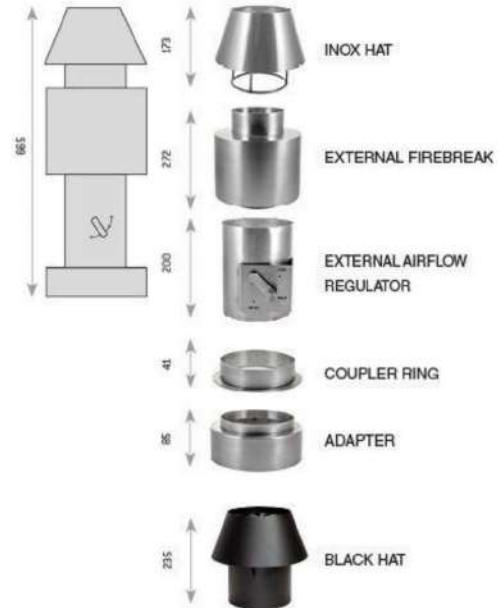

ACCESSORIES

| REF. | DESCRIPTION |
|--------|---|
| 750002 | External airflow regulator |
| 750003 | External firebreak |
| 750004 | Inox hat |
| 750001 | Coupler ring |
| 770145 | Coal bunker table Pira 70 LUX |
| 901045 | Grooved grill Pira 70 LUX |
| 904507 | Glass screen protector Pira 70 LUX inox |
| 750005 | Adapter |
| 750006 | Black hat |
| 920045 | Warming tray for dishes Pira 70 LUX |
| 960045 | Griddle plate Pira 70 LUX |

GROOVED GRILL PIRA 70 LUX
515 X 470

GRIDDLE PLATE PIRA 70 LUX
525 X 470

WARMING TRAY PIRA 70 LUX

COAL BUNKER TABLE PIRA 70 LUX

RECOMMENDED PIRA EXTRACTION HOOD

Inverter and intermediate air chamber

| REF. | DESCRIPTION |
|--------|-----------------------|
| 711011 | Inox hood 1000 x 1100 |
| 790011 | Fan motor 12/6 2 HP |
| 790020 | Fire fighting system |