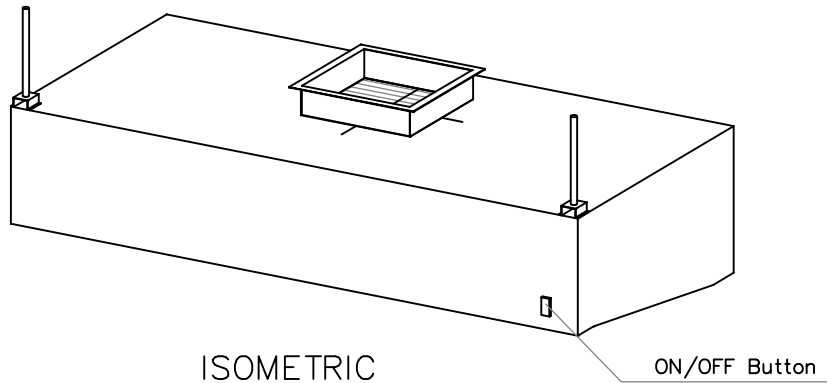

PLAN

ISOMETRIC

ON/OFF Button

S/S Pipe Hanger $\varnothing 1"$
500mm To Concrete Ceiling

SIDE DETAIL

PT MULTI FLASHINDO KARISMA
KITCHEN EQUIPMENT
CUSTOM FABRICATED SHOP DRAWING

*S/S EXHAUST HOOD WALL TYPE
W/GREASE FILTER W/LAMP*