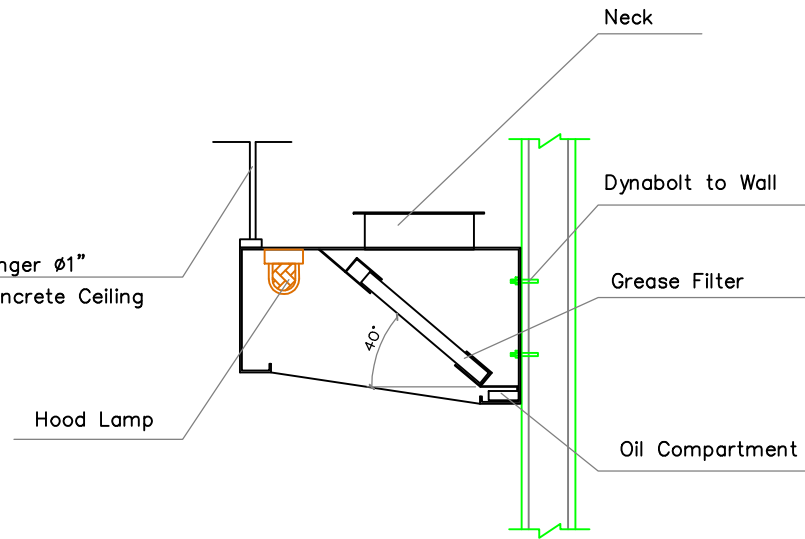

PLAN

ISOMETRIC

ON/OFF Button

S/S Pipe Hanger $\varnothing 1"$
500mm To Concrete Ceiling

SIDE DETAIL

PT MULTI FLASHINDO KARISMA
KITCHEN EQUIPMENT
CUSTOM FABRICATED SHOP DRAWING

*S/S EXHAUST HOOD WALL TYPE
W/GREASE FILTER W/LAMP*