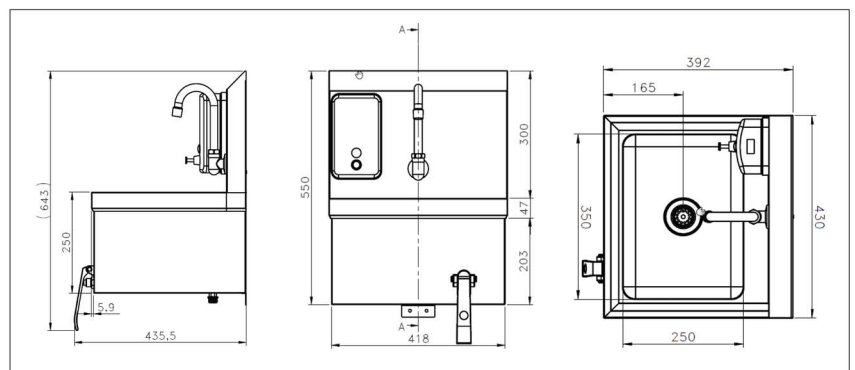

HANDWASH SINK

Hand-washing sink with high-grade knee operated faucet, ensuring washed hand free from further contamination. Designed for wall mounted installation.

Quality Sink - Made to last

designed with round corner, fully welded to precision with 1.0 mm thick SS 304 material. Sink depth is 13 cm. Includes drain filter.

Tall gooseneck faucet

give better access of hands during washing cycle with 32 cm clearance.

Tall splashback

with 30 cm high ensures cleanability in conjunction with flexible installation.

Accessories:

Lower wall bracket installation, Upper wall bracket for installation and 1 liter stainless steel soap container (optional).