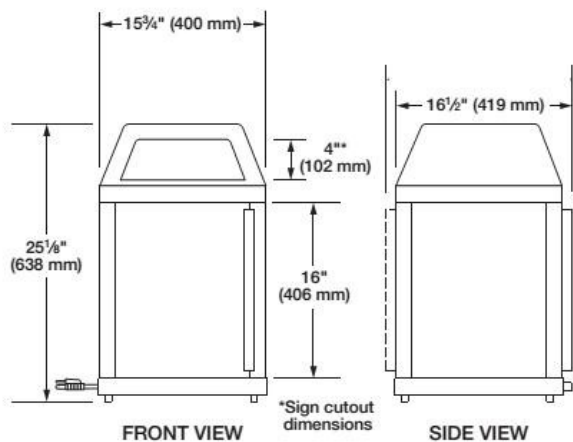

Item No : _____ Qty : _____
 Electrical : _____ Volt : _____
 Options : _____
 Price : _____

MINI DISPLAY WARMERS

Features:

- ✓ Holds and serves products like sandwiches, cookies, and pretzels at temperatures up to 180°F (82°C)
- ✓ Allows food to be showcased on three magnetically adjustable shelves for maximum visibility
- ✓ Tempered glass sides and incandescent light to showcase food products
- ✓ Thermostat control with rocker switch for precise temperature control

Model: MDW-1X

Specifications

Dimensions (mm)	: 400 x 419 x 638
Power (V/W)	: 120 volts / 470 Watts
Weight (kg)	: 21

* Continuing research results in steady improvements; Therefore, these specifications are subject to change without prior notice.