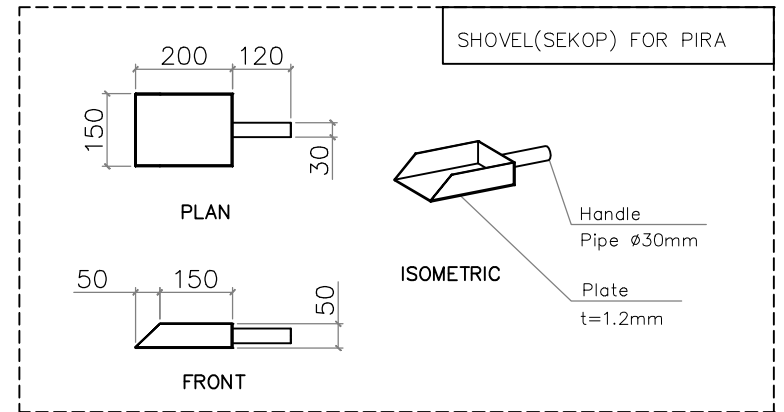

PLAN

FRONT

SIDE

ISOMETRIC

MATERIAL OPTION :
PELAT BESI/STAINLESS

SHOVEL(SEKOP) FOR PIRA

TITLE :
S/S COAL BUNKER TABLE FOR PIRA 70
KITCHEN EQUIPMENT
CUSTOM FABRICATED SHOP DRAWING

DATE	27-12-19	DRAWN BY	EFF	ITEM NO.	-
SCALE	NTS	CHECKED BY		QTY.	-
REV. NO.	01	APPROVED BY			
REF. DWG	-				