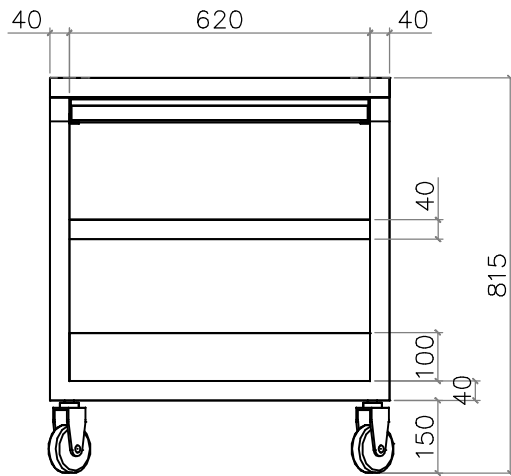

PLAN

FRONT

SIDE

ISOMETRIC

MATERIAL OPTION :
PELAT BESI/STAINLESS

SHOVEL(SEKOP) FOR PIRA

TITLE :
S/S COAL BUNKER TABLE FOR PIRA 70
KITCHEN EQUIPMENT
CUSTOM FABRICATED SHOP DRAWING

DATE	27-12-19	DRAWN BY	EFF	ITEM NO.	-
SCALE	NTS	CHECKED BY		QTY.	-
REV. NO.	01	APPROVED BY			
REF. DWG	-				