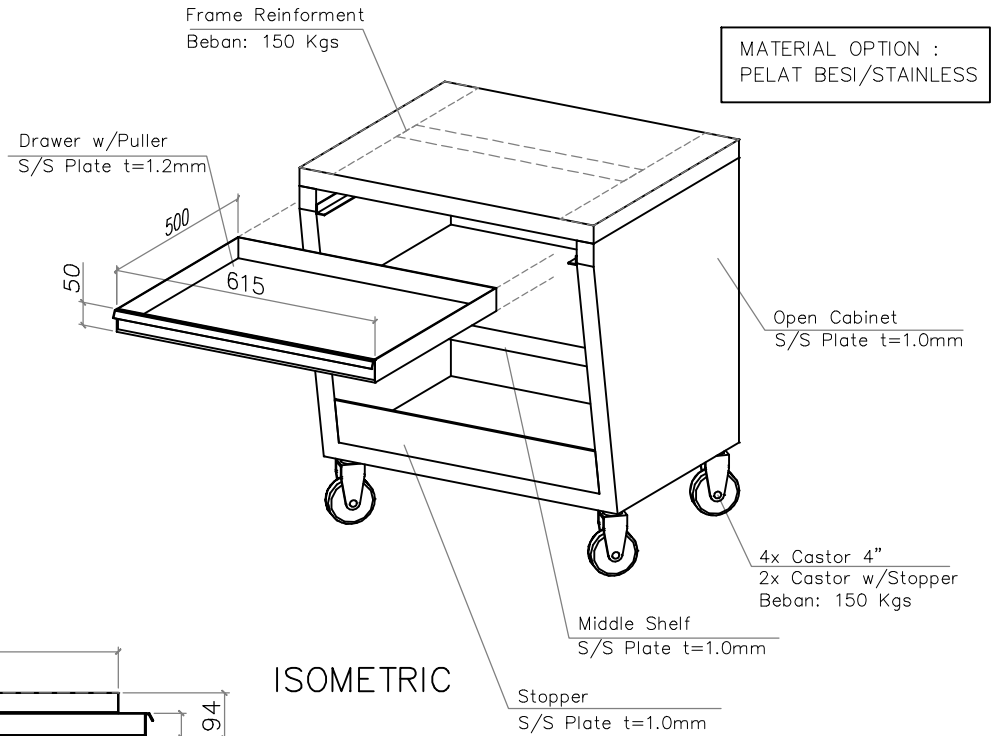

PLAN

FRONT

SIDE

ISOMETRIC

MATERIAL OPTION :
PELAT BESI/STAINLESS

SHOVEL(SEKOP) FOR PIRA

TITLE :
S/S COAL BUNKER TABLE FOR PIRA 70
KITCHEN EQUIPMENT
CUSTOM FABRICATED SHOP DRAWING

DATE	27-12-19	DRAWN BY	EFF	ITEM NO.	-
SCALE	NTS	CHECKED BY		QTY.	-
REV. NO.	01	APPROVED BY			
REF. DWG	-				