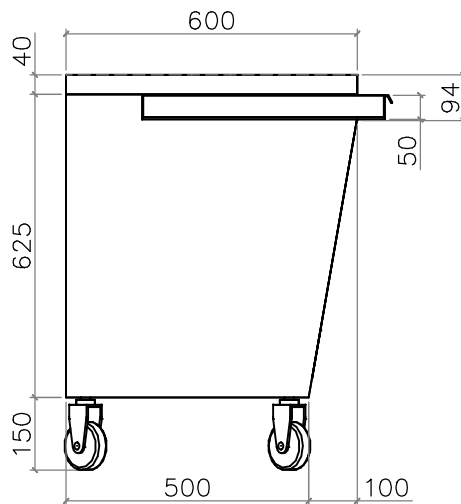

PLAN

FRONT

SIDE

ISOMETRIC

MATERIAL OPTION :
PELAT BESI/STAINLESS

SHOVEL(SEKOP) FOR PIRA

TITLE :
S/S COAL BUNKER TABLE FOR PIRA 70
KITCHEN EQUIPMENT
CUSTOM FABRICATED SHOP DRAWING

DATE	27-12-19	DRAWN BY	EFF	ITEM NO.	-
SCALE	NTS	CHECKED BY		QTY.	-
REV. NO.	01	APPROVED BY			
REF. DWG	-				