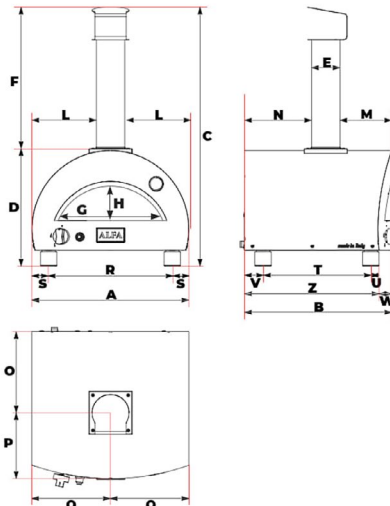

## SPESIFIKASI:

MODEL	DIMENSI AREA MEMASAK	KAPASITAS PIZZA	MAXIMUM TEMPERATURE	KONSUMSI GAS	KAPASITAS PANAS	BERAT	DIMENSI (P x l x T)
FXMD-PT-GROA	40 X 40 cm	1 Pizza	500 °c	0,58 Kg/h LPG	23.885 BTU/h	35 kg	550 x 517 x (413 + 500) mm

## DIMENSI:

A	55 cm 21.7 in	O	28.6 cm 11.2 in
B	51.7 cm 20.4 in	P	23.5 cm 9.3 in
C	91.2 cm 35.9 in	Q	27.7 cm 10.9 in
D	41.3 cm 16.3 in	R	43.5 cm 17.1 in
E	∅ 10 cm 3.9 in	S	5.8 cm 2.3 in
F	49.9 cm 19.6 in	T	37.9 cm 14.9 in
G	36.8 cm 14.5 in	U	2.7 cm 1.1 in
H	12 cm 4.7 in	V	6.9 cm 2.6 in
L	22.7 cm 8.9 in	W	4.5 cm 1.8 in
M	18.2 cm 7.2 in	Z	47.3 cm 18.6 in
N	23.6 cm 9.3 in		